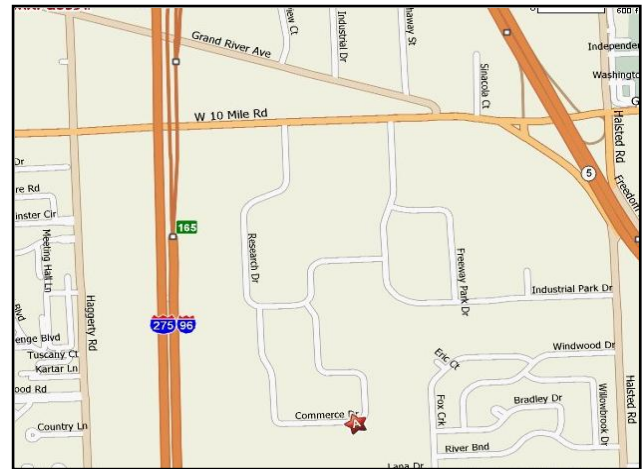

(248)476-5543

sales@dwyermarble.com

Dwyer is located in the Freeway Industrial Park south of 10 Mile Rd between Halstead and Haggerty directly off of the M5 (east) Grand River Freeway.

**DRIVING DIRECTIONS ARE AS FOLLOWS:**

**From The East**

Take I-696 west to the I-275 interchange. Take the M5-east Grand River Frwy. exit (not M5 north which comes first). Exit at Grand River/10 Mile. Proceed right, off the exit ramp onto 10 Mile west. Take 10 Mile approximately 1/2 mile to Research Drive. Turn left (south) onto Research Dr and follow it around to Commerce Dr. Turn right onto Commerce and follow around to 23177.

**From The West**

Take I-96 east (or M-14 to I-275 north from Ann Arbor/Jackson) to the M5-east Grand River Frwy. Take M-5 east to the Grand River/10 Mile exit. Proceed right off the exit ramp onto 10 Mile west. Take 10 Mile west approximately 1/2 mile to Research Drive. Turn left (south) onto Research Dr and follow it around to Commerce Dr. Turn right onto Commerce and follow around to 23177.