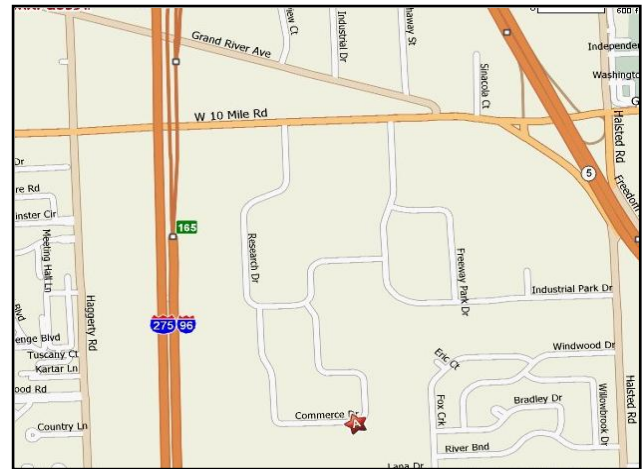

sales@dwyermarble.com

Dwyer is located in the Freeway Industrial Park south of 10 Mile Rd between Halstead and Haggerty directly off of the M5 (east) Grand River Freeway.

DRIVING DIRECTIONS ARE AS FOLLOWS:

From The East

Take I-696 west to the I-275 interchange. Take the M5-east Grand River Frwy. exit (not M5 north which comes first). Exit at Grand River/10 Mile. Proceed right, off the exit ramp onto 10 Mile west. Take 10 Mile approximately 1/2 mile to Research Drive. Turn left (south) onto Research Dr and follow it around to Commerce Dr. Turn right onto Commerce and follow around to 23177.

From The West

Take I-96 east (or M-14 to I-275 north from Ann Arbor/Jackson) to the M5-east Grand River Frwy. Take M-5 east to the Grand River/10 Mile exit. Proceed right off the exit ramp onto 10 Mile west. Take 10 Mile west approximately 1/2 mile to Research Drive. Turn left (south) onto Research Dr and follow it around to Commerce Dr. Turn right onto Commerce and follow around to 23177.