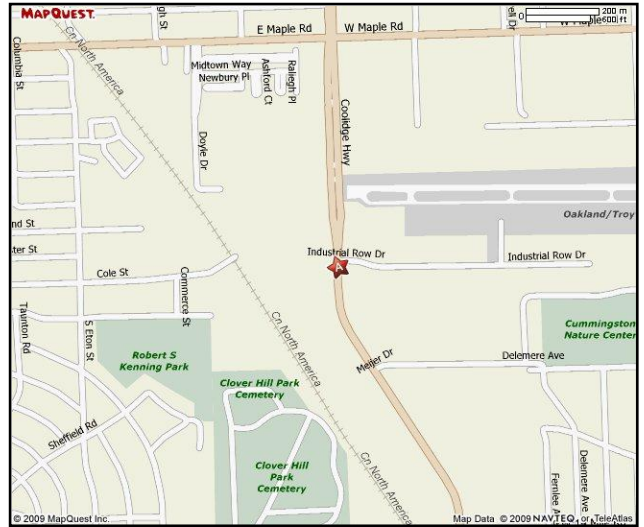

CIOT
 1080 Coolidge Highway
 Troy, Michigan 48084

248.288.8888

248.288.8899

Possible Stone Selections

Showroom Hours
 Mon. 9:00 a.m. - 5:00 p.m.
 Tues. 9:00 a.m. - 5:00 p.m.
 Weds. 9:00 a.m. - 5:00 p.m.
 Thurs. 9:00 a.m. - 5:00 p.m.
 Fri. 9:00 a.m. - 5:00 p.m.
 Sat. 9:00 a.m. - 5:00 p.m.
 Sun. Closed